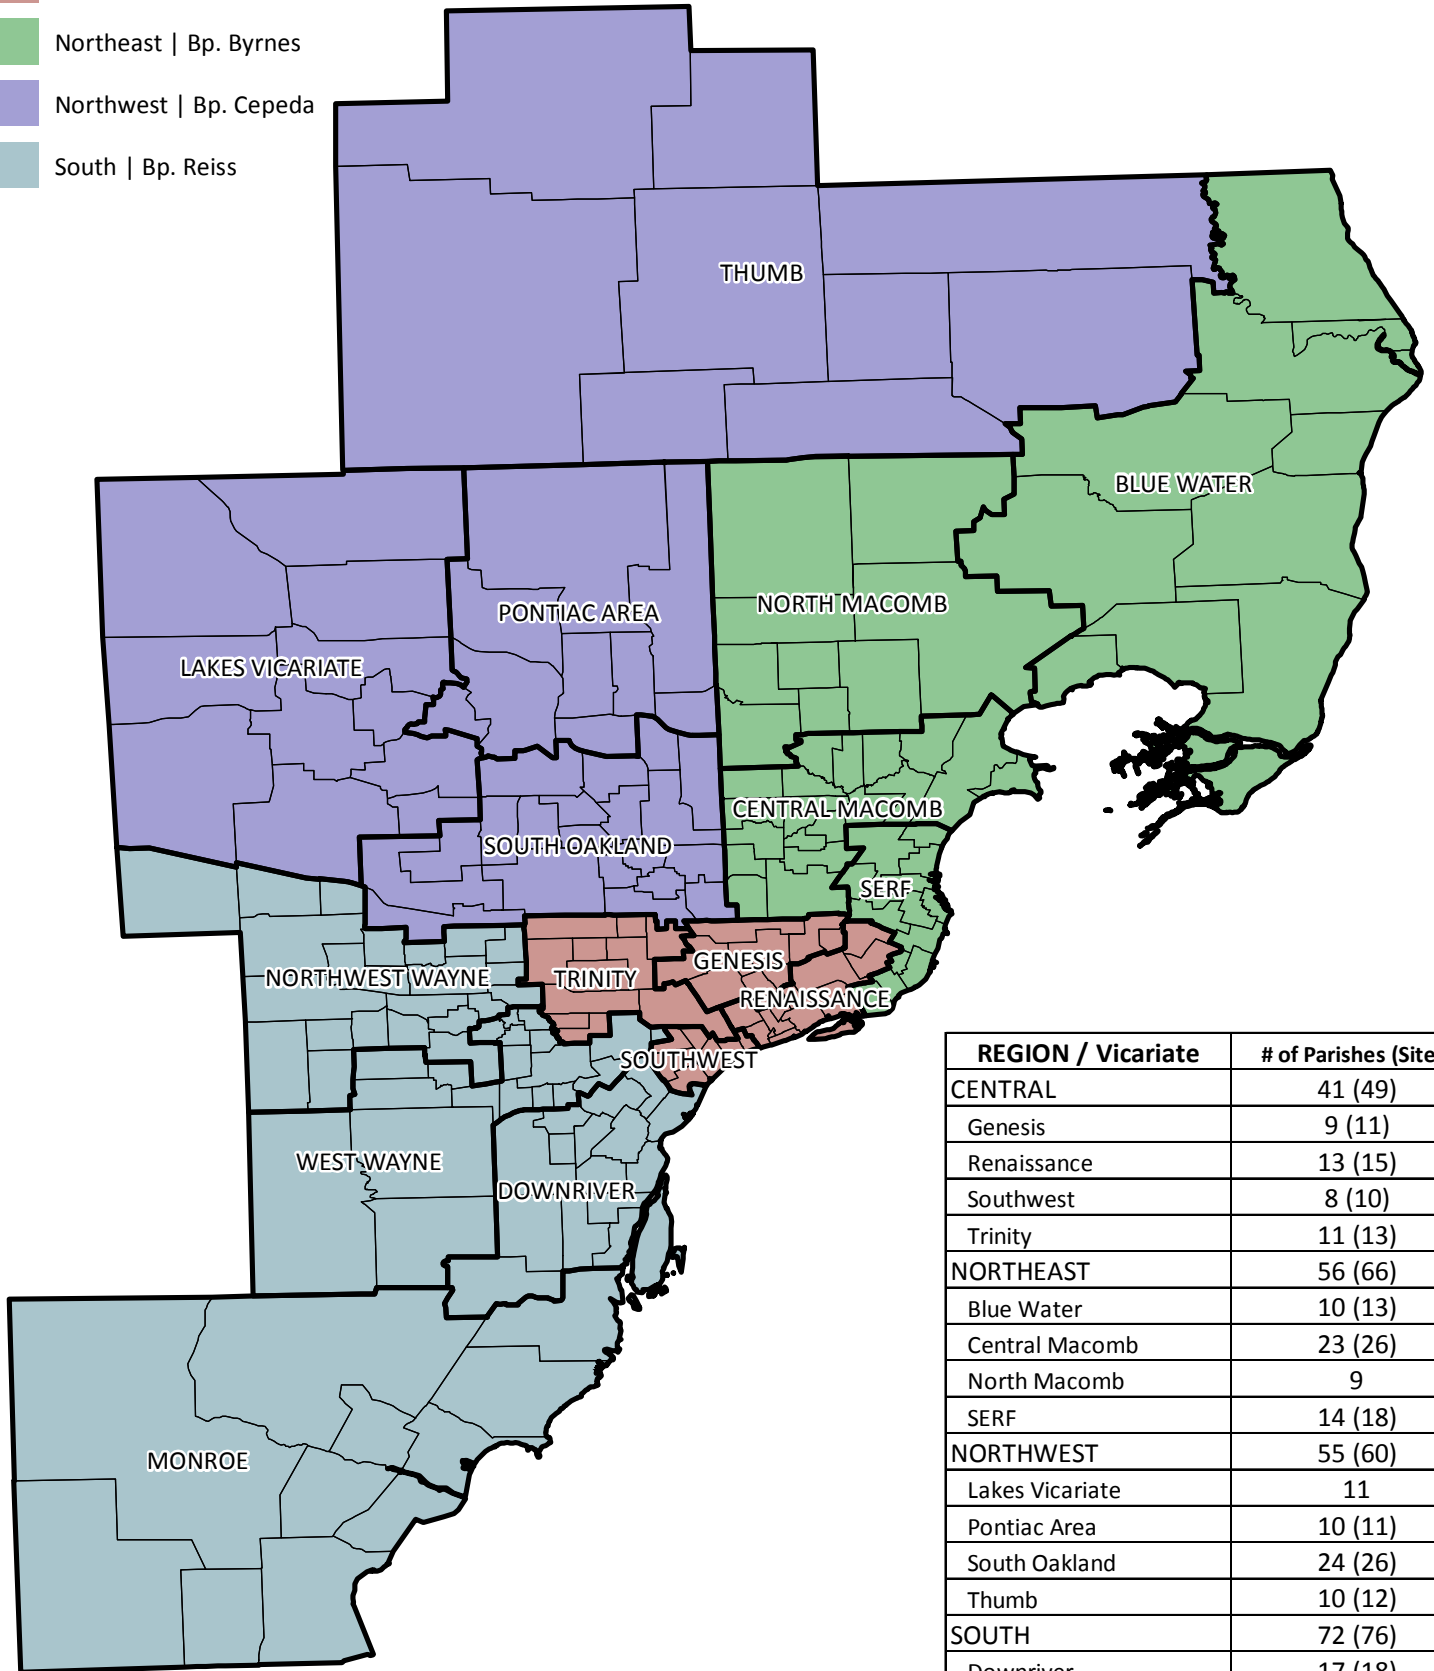

# Region | Bishop

# Archdiocese of Detroit Vicariate Alignment

- Central | Bp. Hanchon
- Northeast | Bp. Byrnes
- Northwest | Bp. Cepeda
- South | Bp. Reiss

REGION / Vicariate	# of Parishes (Sites)
<b>CENTRAL</b>	41 (49)
Genesis	9 (11)
Renaissance	13 (15)
Southwest	8 (10)
Trinity	11 (13)
<b>NORTHEAST</b>	56 (66)
Blue Water	10 (13)
Central Macomb	23 (26)
North Macomb	9
SERF	14 (18)
<b>NORTHWEST</b>	55 (60)
Lakes Vicariate	11
Pontiac Area	10 (11)
South Oakland	24 (26)
Thumb	10 (12)
<b>SOUTH</b>	72 (76)
Downriver	17 (18)
Monroe	11 (13)
Northwest Wayne	23
West Wayne	21 (22)