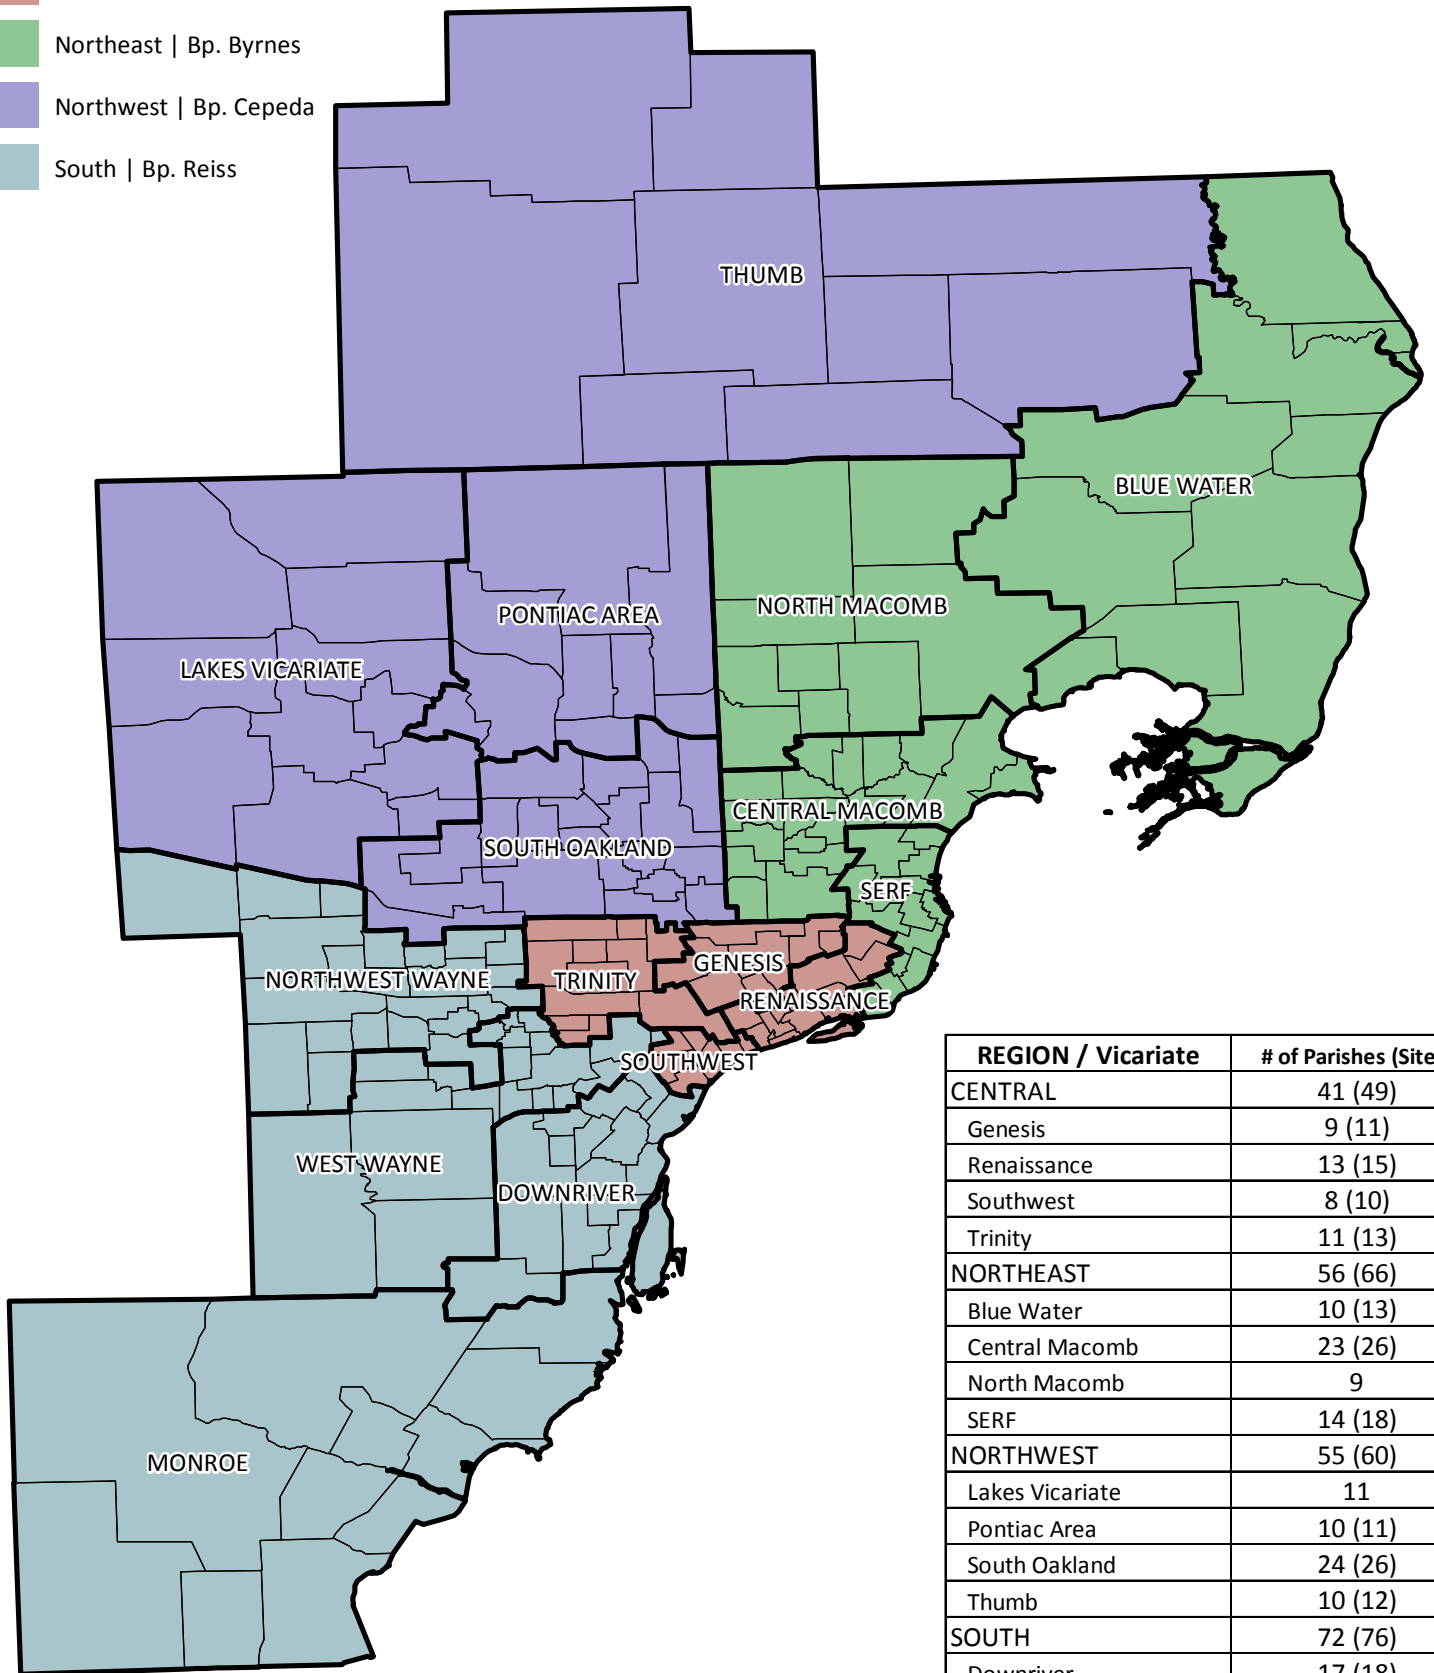

Region | Bishop

Archdiocese of Detroit Vicariate Alignment

- Central | Bp. Hanchon
- Northeast | Bp. Byrnes
- Northwest | Bp. Cepeda
- South | Bp. Reiss

REGION / Vicariate	# of Parishes (Sites)
CENTRAL	41 (49)
Genesis	9 (11)
Renaissance	13 (15)
Southwest	8 (10)
Trinity	11 (13)
NORTHEAST	56 (66)
Blue Water	10 (13)
Central Macomb	23 (26)
North Macomb	9
SERF	14 (18)
NORTHWEST	55 (60)
Lakes Vicariate	11
Pontiac Area	10 (11)
South Oakland	24 (26)
Thumb	10 (12)
SOUTH	72 (76)
Downriver	17 (18)
Monroe	11 (13)
Northwest Wayne	23
West Wayne	21 (22)